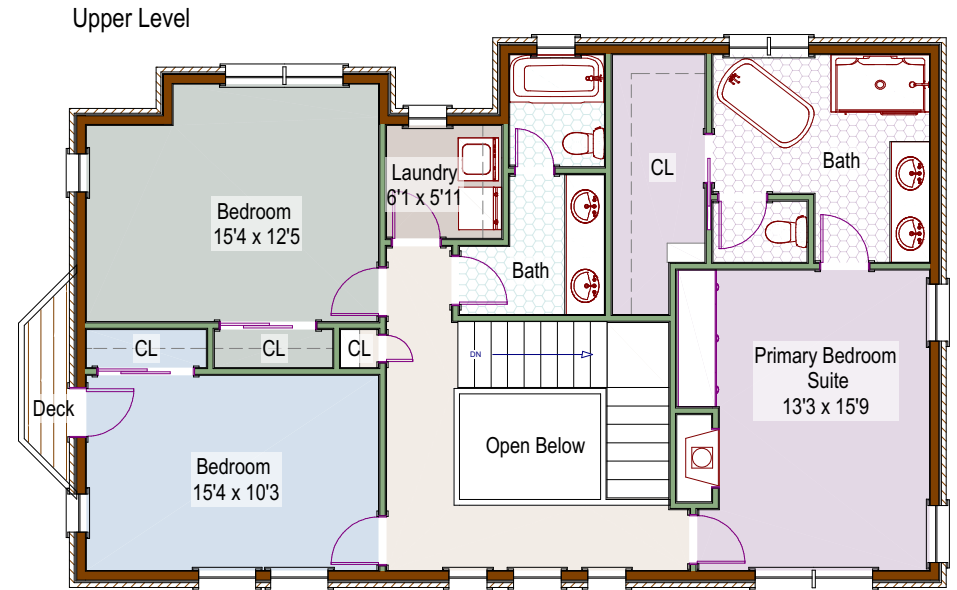

2125 11th Street, #2
Boulder, Colorado

Firuzeh Saidi
(303)523-9289 mobile
firuzeh.saidi@compass.com
COMPASS