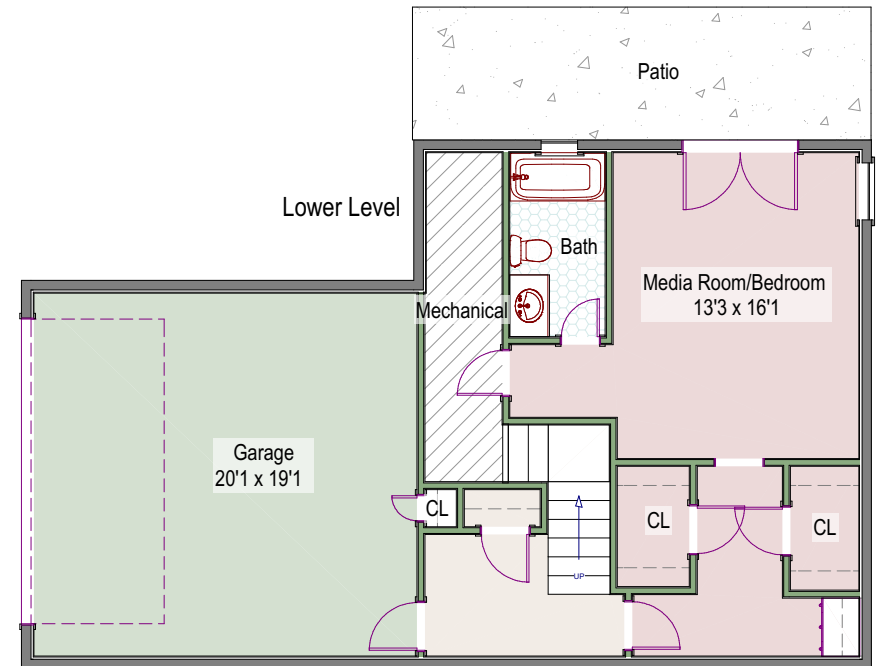

2125 11th Street, #2
Boulder, Colorado

Firuzeh Saidi
(303)523-9289 mobile
firuzeh.saidi@compass.com
COMPASS